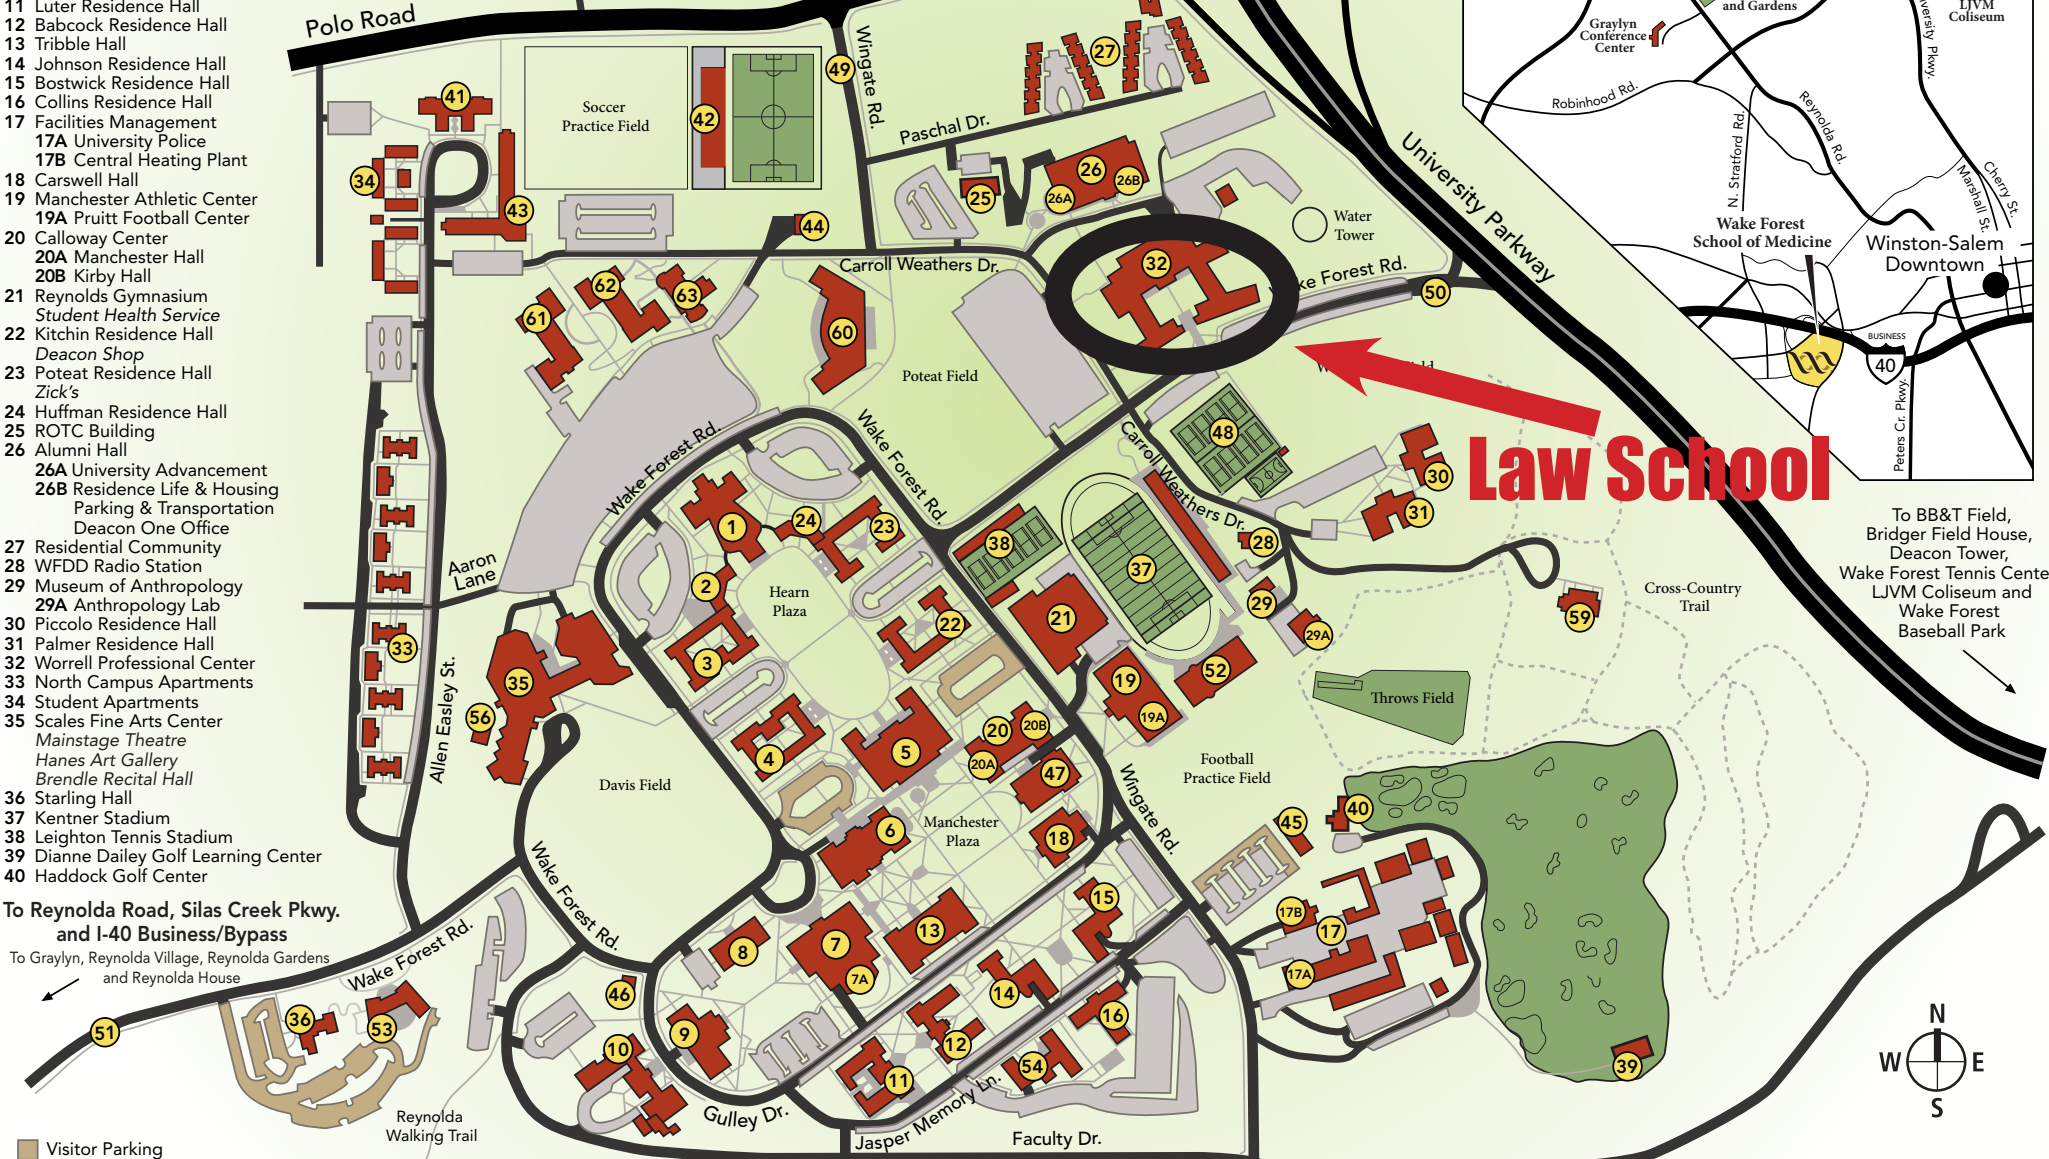

REYNOLDA CAMPUS MAP

- 41 Martin Residence Hall
- 42 Spry Soccer Stadium
- 43 Polo Residence Hall
- 44, 45, 46 Chiller Plants
- 47 Greene Hall
- 48 Tennis Courts
- 49 Polo Road Gate
- 50 University Parkway Gatehouse
- 51 Reynolda Road Gatehouse
- 52 Miller Center
- 53 Porter B. Byrum
  Welcome Center
- 54 South Residence Hall
- 56 Dance Studio
- 59 The Barn
- 60 Farrell Hall
- 61 Dogwood Residence Hall
- 62 Magnolia Residence Hall
- 63 North Campus Dining

To Reynolda Road, Silas Creek Pkwy. and I-40 Business/Bypass
To Graylyn, Reynolda Village, Reynolda Gardens and Reynolda House

To BB&T Field, Bridger Field House, Deacon Tower, Wake Forest Tennis Center, LJVM Coliseum and Wake Forest Baseball Park