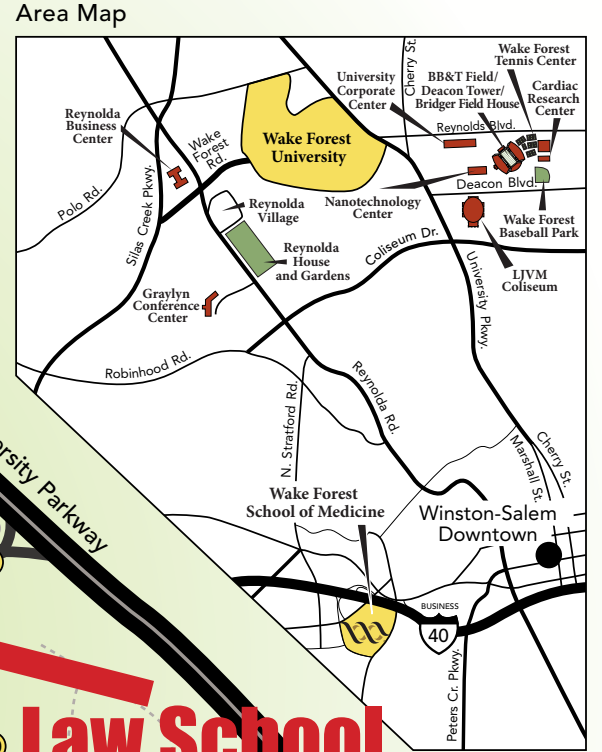

REYNOLDA CAMPUS MAP

- 41 Martin Residence Hall
- 42 Spry Soccer Stadium
- 43 Polo Residence Hall
- 44, 45, 46 Chiller Plants
- 47 Greene Hall
- 48 Tennis Courts
- 49 Polo Road Gate
- 50 University Parkway Gatehouse
- 51 Reynolda Road Gatehouse
- 52 Miller Center
- 53 Porter B. Byrum
  Welcome Center
- 54 South Residence Hall
- 56 Dance Studio
- 59 The Barn
- 60 Farrell Hall
- 61 Dogwood Residence Hall
- 62 Magnolia Residence Hall
- 63 North Campus Dining

To Reynolda Road, Silas Creek Pkwy. and I-40 Business/Bypass
To Graylyn, Reynolda Village, Reynolda Gardens and Reynolda House

To BB&T Field, Bridger Field House, Deacon Tower, Wake Forest Tennis Center, LJVM Coliseum and Wake Forest Baseball Park